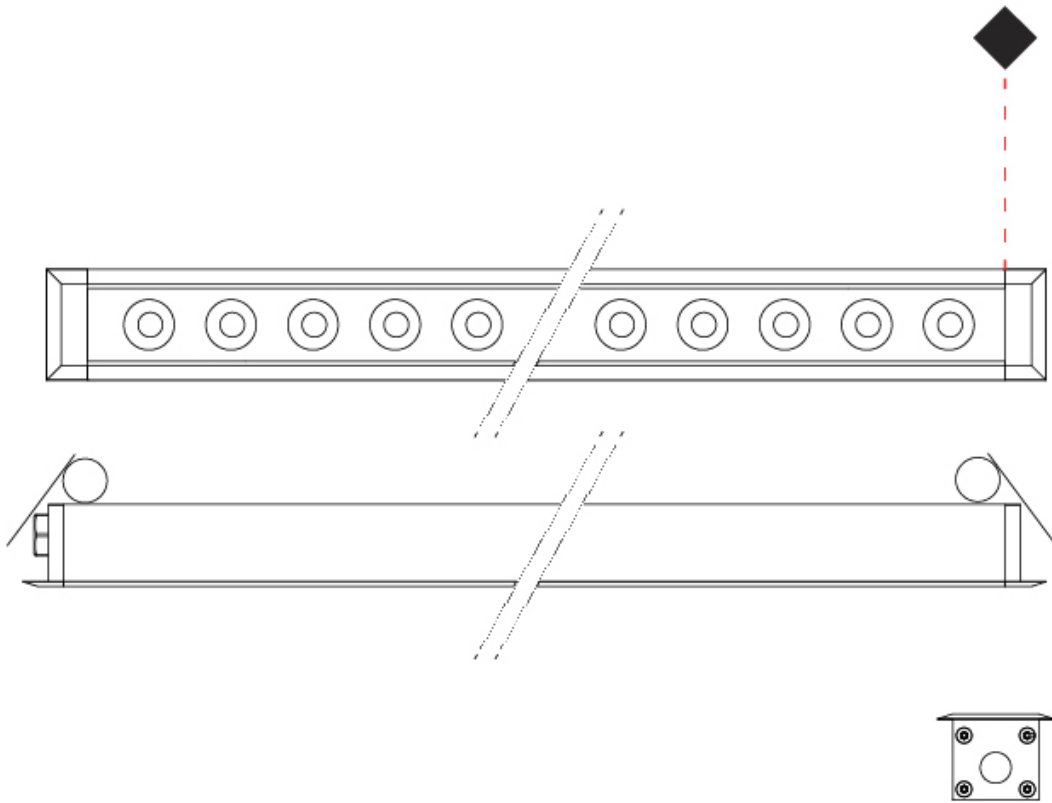

MINI CORNICHE RECESSED

E9Q112-

PROJECT	_____
TYPE	_____
SPECIFIER	_____
QUANTITY	_____
DATE	_____

E