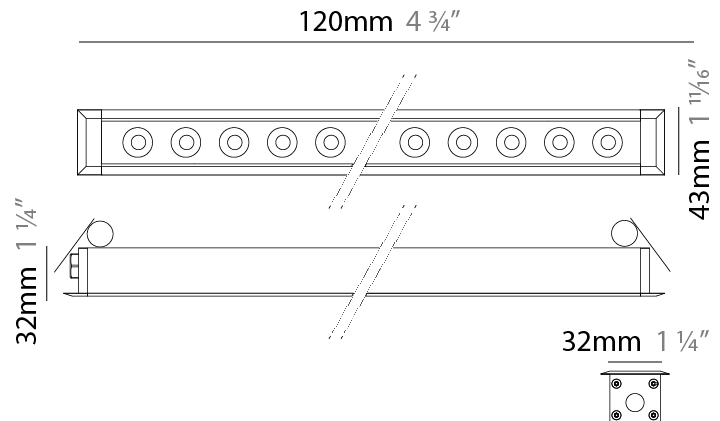

E9Q111- -
base number   Finish   Lens
                         Options   Options

1. To build a product code in our configurator select the specify button on the base model # product page
2. To build a manual product code on this datasheet choose from the options listed below in blue font and add the suffix to the base model #

GENERAL

Series: Mini Corniche
Brand: Platek
Division: Exterior
Mounting Type: Recessed
Mounting Location: Ceiling
Subcategory: Downlight

PHYSICAL

Shape: Rectangle
Length (mm): 120
Length (in): 4 ¾
Width (mm): 43
Width (in): 1 ⅝
Height (mm): 32
Height (in): 1 ¼
Ceiling Thickness (mm): 2 - 13
Ceiling Thickness (in): 1/16 - 1/2
Light Distribution: Downlight
Installation Requirement: 36mm / 1 7/16" x 110mm / 4 5/16"
Diffuser: Clear tempered glass
Gasket: Gore-Tex valve to prevent condensation
Fixture Finish: [BLK](#) / [WHI](#) / [GRY](#) / [COR](#) / [ANT](#) / [BRZ](#)
Fixture Material: Extruded Aluminum

ELECTRICAL

Lamp Type: LED
Total Output Wattage (W): 6
Dimming: Bluetooth technology or DMX
Control Gear: DMX
Driver Included: No
Driver Location: Remote
Driver Type: Constant Current - Universal
Driver Class: Class 2
Input Voltage (V): 120 - 277
Constant Current (MA): 500

LED

Number of LEDs: 4
Color Temperature (°K): RGBW
CRI: >80 CRI
Lamp Life (hrs): 60000
Special LEDs offerings: RGBW

OPTICAL

Optic°: [26](#) / [40](#) / [ELL](#)

RATINGS AND CERTIFICATIONS

Certified By: Certified for North American Standards
IP rating: IP65
IK Rating: IK07
Bug Rating: B1 U0 G0