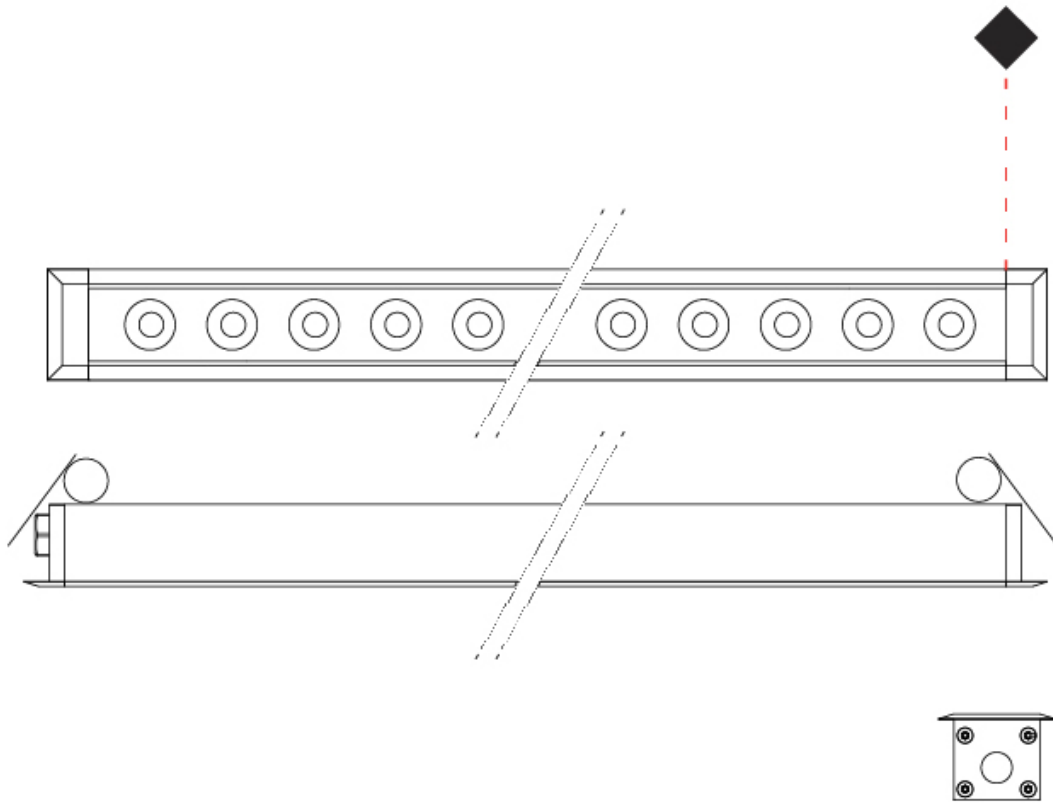

MINI CORNICHE RECESSED

E9Q114-

PROJECT	_____
TYPE	_____
SPECIFIER	_____
QUANTITY	_____
DATE	_____

E