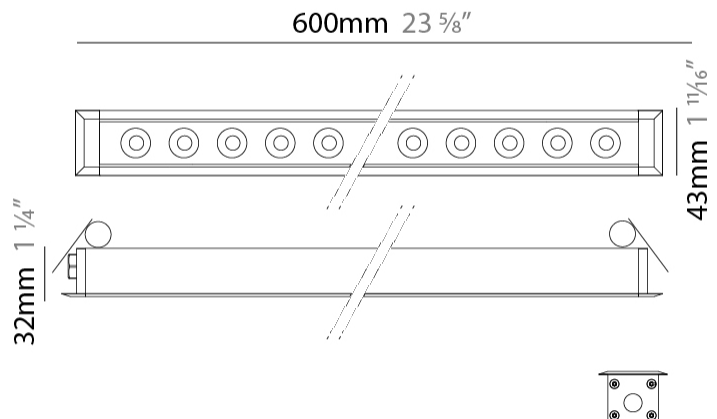

base number   Finish   Lens
Options   Options

1. To build a product code in our configurator select the specify button on the base model # product page
2. To build a manual product code on this datasheet choose from the options listed below in blue font and add the suffix to the base model #

GENERAL

Series: Mini Corniche
Brand: Platek
Division: Exterior
Mounting Type: Recessed
Mounting Location: Ceiling
Subcategory: Downlight

PHYSICAL

Shape: Rectangle
Length (mm): 620
Length (in): 24 ³/₈
Width (mm): 43
Width (in): 1 ⁵/₈
Height (mm): 32
Height (in): 1 ¹/₄
Ceiling Thickness (mm): 2 - 13
Ceiling Thickness (in): 1/16 - 1/2
Light Distribution: Downlight
Weight (kg): 1.3
Weight (lbs): 2.8
Diffuser: Clear tempered glass
Gasket: Gore-Tex valve to prevent condensation
Fixture Finish: [BLK](#) / [WHI](#) / [GRY](#) / [COR](#) / [ANT](#) / [BRZ](#)
Fixture Material: Extruded Aluminum
Cut-out Measurements: 36mm / 1 7/16" x 610mm / 24"

ELECTRICAL

Lamp Type: LED
Total Output Wattage (W): 23
Dimming: Bluetooth technology or DMX
Control Gear: DMX
Driver Included: No
Driver Location: Remote
Driver Type: Constant Current - Universal
Driver Class: Class 2
Input Voltage (V): 120 - 277
Constant Current (MA): 500

LED

Color Temperature (°K): RGBW
CRI: >80 CRI
Lamp Life (hrs): 60000
Special LEDs offerings: RGBW

OPTICAL

Optic°: [26](#) / [40](#) / [ELL](#)

RATINGS AND CERTIFICATIONS

Certified By: Certified for North American Standards
IP rating: IP65
IK Rating: IK07
Bug Rating: B1 U0 G0