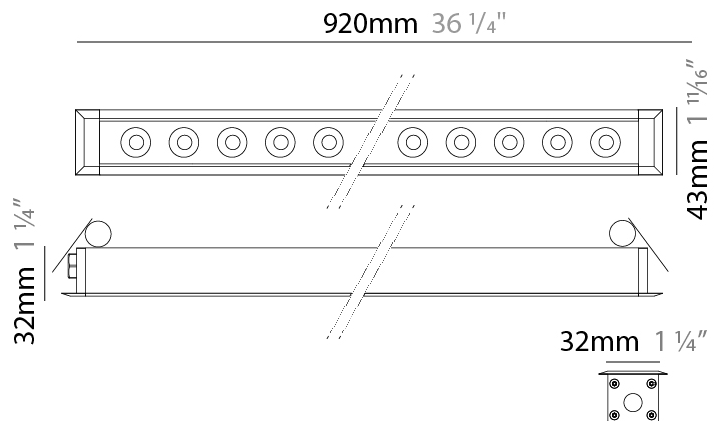

1. To build a product code in our configurator select the specify button on the base model # product page
2. To build a manual product code on this datasheet choose from the options listed below in blue font and add the suffix to the base model #

GENERAL

Series: Mini Corniche
Brand: Platek
Division: Exterior
Mounting Type: Recessed
Mounting Location: Ceiling
Subcategory: Downlight

PHYSICAL

Shape: Rectangle
Length (mm): 920
Length (in): 36 1/4
Width (mm): 43
Width (in): 1 5/8
Height (mm): 32
Height (in): 1 1/4
Ceiling Thickness (mm): 2 - 13
Ceiling Thickness (in): 1/16 - 1/2
Light Distribution: Downlight
Weight (kg): 2
Weight (lbs): 4.4
Diffuser: Clear tempered glass
Gasket: Gore-Tex valve to prevent condensation
Fixture Finish: [BLK](#) / [WHI](#) / [GRY](#) / [COR](#) / [ANT](#) / [BRZ](#)
Fixture Material: Extruded Aluminum
Cut-out Measurements: 36mm / 1 7/16" x 910mm / 35 13/16"

ELECTRICAL

Lamp Type: LED
Total Output Wattage (W): 35
Dimming: Bluetooth technology or DMX
Control Gear: DMX
Driver Included: No
Driver Location: Remote
Driver Type: Constant Current - Universal
Driver Class: Class 2
Input Voltage (V): 120 - 277
Constant Current (MA): 500

LED

Number of LEDs: 24
Color Temperature (°K): RGBW
CRI: >80 CRI
Lamp Life (hrs): 60000
Special LEDs offerings: RGBW

OPTICAL

Optic°: [26](#) / [40](#) / [ELL](#)

RATINGS AND CERTIFICATIONS

Certified By: Certified for North American Standards
IP rating: IP65
IK Rating: IK07
Bug Rating: B1 U0 G0