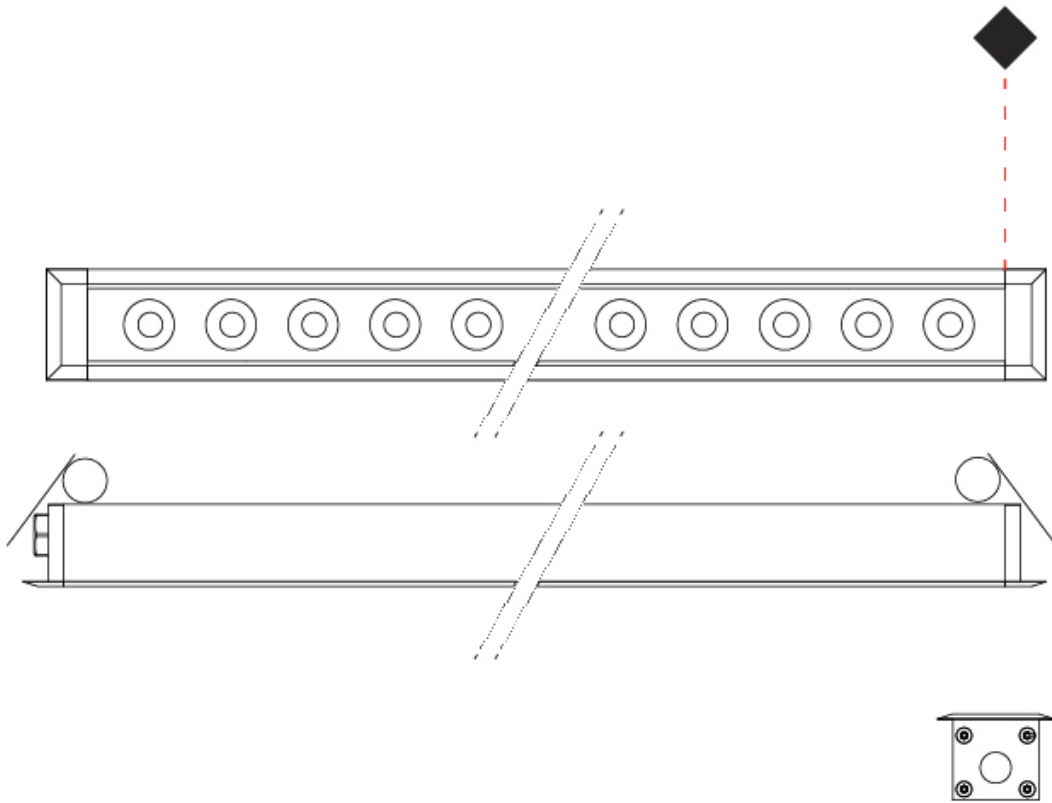

MINI CORNICHE RECESSED

E9Q103-

PROJECT	_____
TYPE	_____
SPECIFIER	_____
QUANTITY	_____
DATE	_____

E