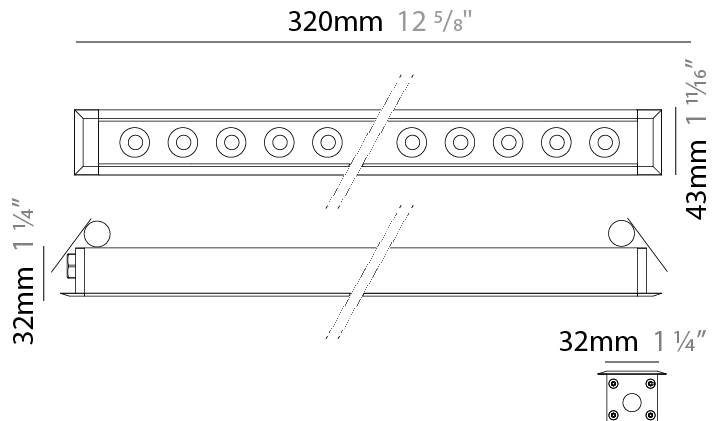

1. To build a product code in our configurator select the specify button on the base model # product page
2. To build a manual product code on this datasheet choose from the options listed below in blue font and add the suffix to the base model #

GENERAL

Series: Mini Corniche
Brand: Platek
Division: Exterior
Mounting Type: Recessed
Mounting Location: Ceiling
Subcategory: Downlight

PHYSICAL

Shape: Rectangle
Length (mm): 320
Length (in): 12 5/8
Width (mm): 43
Width (in): 1 5/8
Height (mm): 32
Height (in): 1 1/4
Ceiling Thickness (mm): 2 - 13
Ceiling Thickness (in): 1/16 - 1/2
Light Distribution: Downlight
Weight (kg): 0.8
Weight (lbs): 1.76
Diffuser: Clear tempered glass
Gasket: Gore-Tex valve to prevent condensation
Fixture Finish: [BLK](#) / [WHI](#) / [GRY](#) / [COR](#) / [ANT](#) / [BRZ](#)
Fixture Material: Extruded Aluminum
Cut-out Measurements: 36mm / 1 7/16" x 310mm / 12 3/16"

ELECTRICAL

Lamp Type: LED
Total Output Wattage (W): 11.5
Dimming: Bluetooth technology or DMX
Control Gear: DMX
Driver Included: No
Driver Location: Remote
Driver Type: Constant Current - Universal
Driver Class: Class 2
Input Voltage (V): 120 - 277
Constant Current (MA): 500

LED

Number of LEDs: 8
Color Temperature (°K): RGBW
CRI: >80 CRI
Lamp Life (hrs): 60000
Special LEDs offerings: RGBW

OPTICAL

Optic°: [26](#) / [40](#) / [ELL](#)

RATINGS AND CERTIFICATIONS

Certified By: Certified for North American Standards
IP rating: IP65
IK Rating: IK07
Bug Rating: B1 U0 G0