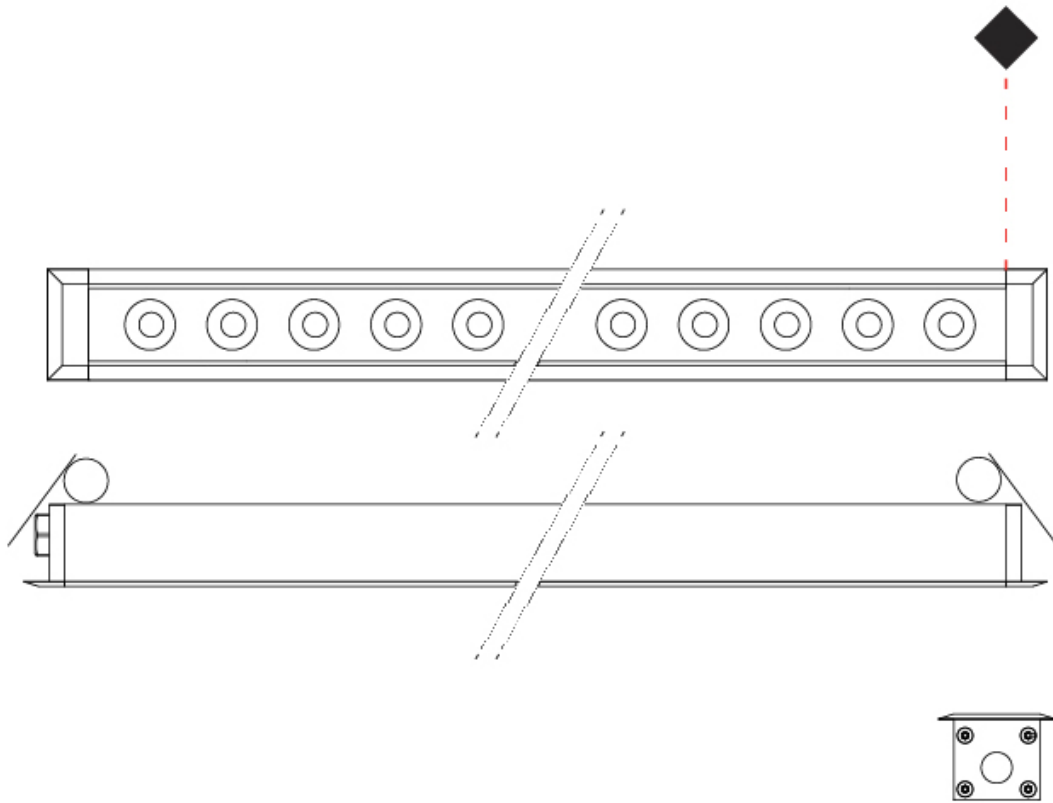

MINI CORNICHE RECESSED

E9Q111-

PROJECT	_____
TYPE	_____
SPECIFIER	_____
QUANTITY	_____
DATE	_____

E