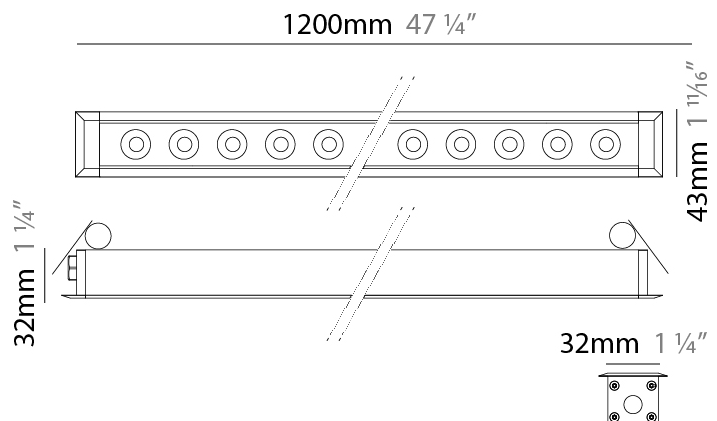

GENERAL

Series: Mini Corniche
Brand: Platek
Division: Exterior
Mounting Type: Recessed
Mounting Location: Ceiling
Subcategory: Downlight

PHYSICAL

Shape: Rectangle
Length (mm): 1220
Length (in): 48 1/32
Width (mm): 43
Width (in): 1 3/4
Height (mm): 32
Height (in): 1 1/4
Ceiling Thickness (mm): 2 - 13
Ceiling Thickness (in): 1/16 - 1/2
Light Distribution: Downlight
Weight (kg): 2.7
Weight (lbs): 5.9
Diffuser: Clear tempered glass
Gasket: Gore-Tex valve to prevent condensation
Fixture Finish: [BLK](#) / [WHI](#) / [GRY](#) / [COR](#) / [ANT](#) / [BRZ](#)
Fixture Material: Extruded Aluminum
Cut-out Measurements: 36mm / 1 7/16" x 1210mm / 47 5/8"

ELECTRICAL

Lamp Type: LED
Total Output Wattage (W): 46
Dimming: Bluetooth technology or DMX
Control Gear: DMX
Driver Included: No
Driver Location: Remote
Driver Type: Constant Current - Universal
Driver Class: Class 2
Input Voltage (V): 120 - 277
Constant Current (MA): 500

LED

Number of LEDs: 32
Color Temperature (°K): RGBW
CRI: >80 CRI
Lamp Life (hrs): 60000
Special LEDs offerings: RGBW

OPTICAL

Optic°: [26](#) / [40](#) / [ELL](#)

RATINGS AND CERTIFICATIONS

Certified By: Certified for North American Standards
IP rating: IP65
IK Rating: IK07
Bug Rating: B1 U0 G0

PROJECT
TYPE
SPECIFIER
QUANTITY
DATE